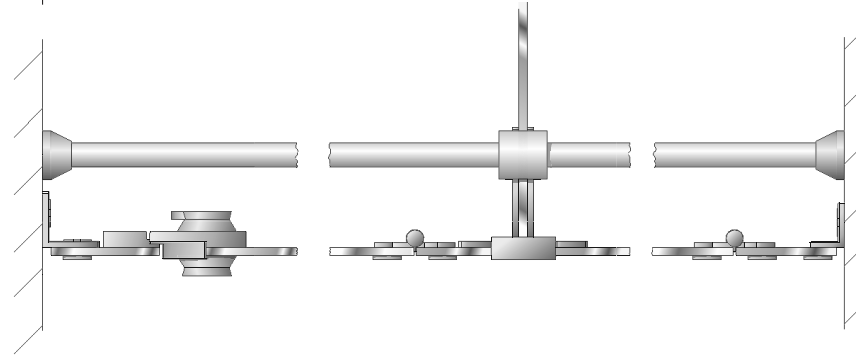

2 Cubicle Front section with one-hand door knob made of aluminium