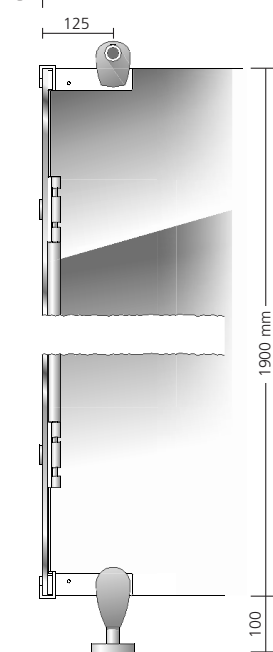

Technical design of cubicle system type VITRUM II

2 Cubicle Front section with one-hand door knob made of aluminium

1 Wall connection front

Front height section

4 Ceiling connection

3 Front to partition wall connection

5 Connection of partition wall to brick wall

We reserve the right to make technical alterations.

reddot winner 2021