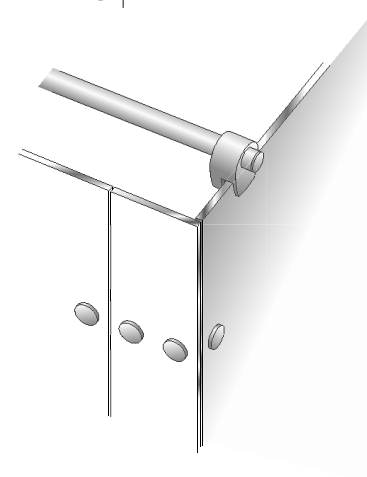

With our design-oriented and innovative products, we convince not only our customers, but also national and international committees.

Floating elegance.

The Schäfer glass cubicle system VITRUM II. A floating impression is achieved through a recessed head rail and recessed feet. The modern and understated design of the fittings optimally underlines the high-quality character of glass. The 10 mm strong single safety glass, in connection with anodised aluminium fittings, guarantees the highest stability and durability.

Technical design of cubicle system type VITRUM II

2 Cubicle Front section with one-hand door knob made of aluminium

1 Wall connection front

Front height section

4 Ceiling connection

3 Front to partition wall connection

5 Connection of partition wall to brick wall

We reserve the right to make technical alterations.

reddot winner 2021