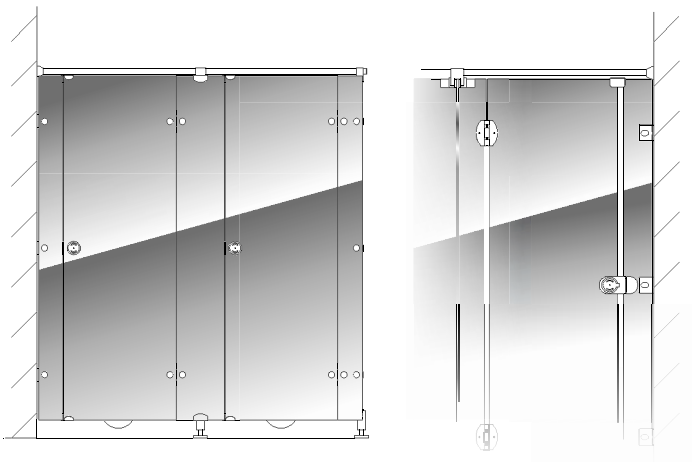

Technical design of cubicle system type VITRUM II