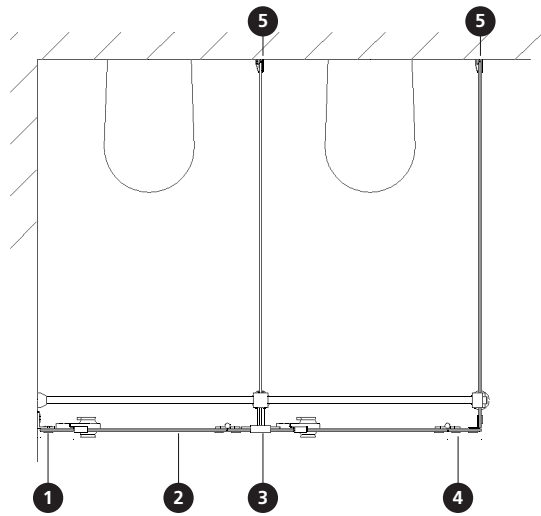

Technical design of cubicle system type VITRUM II