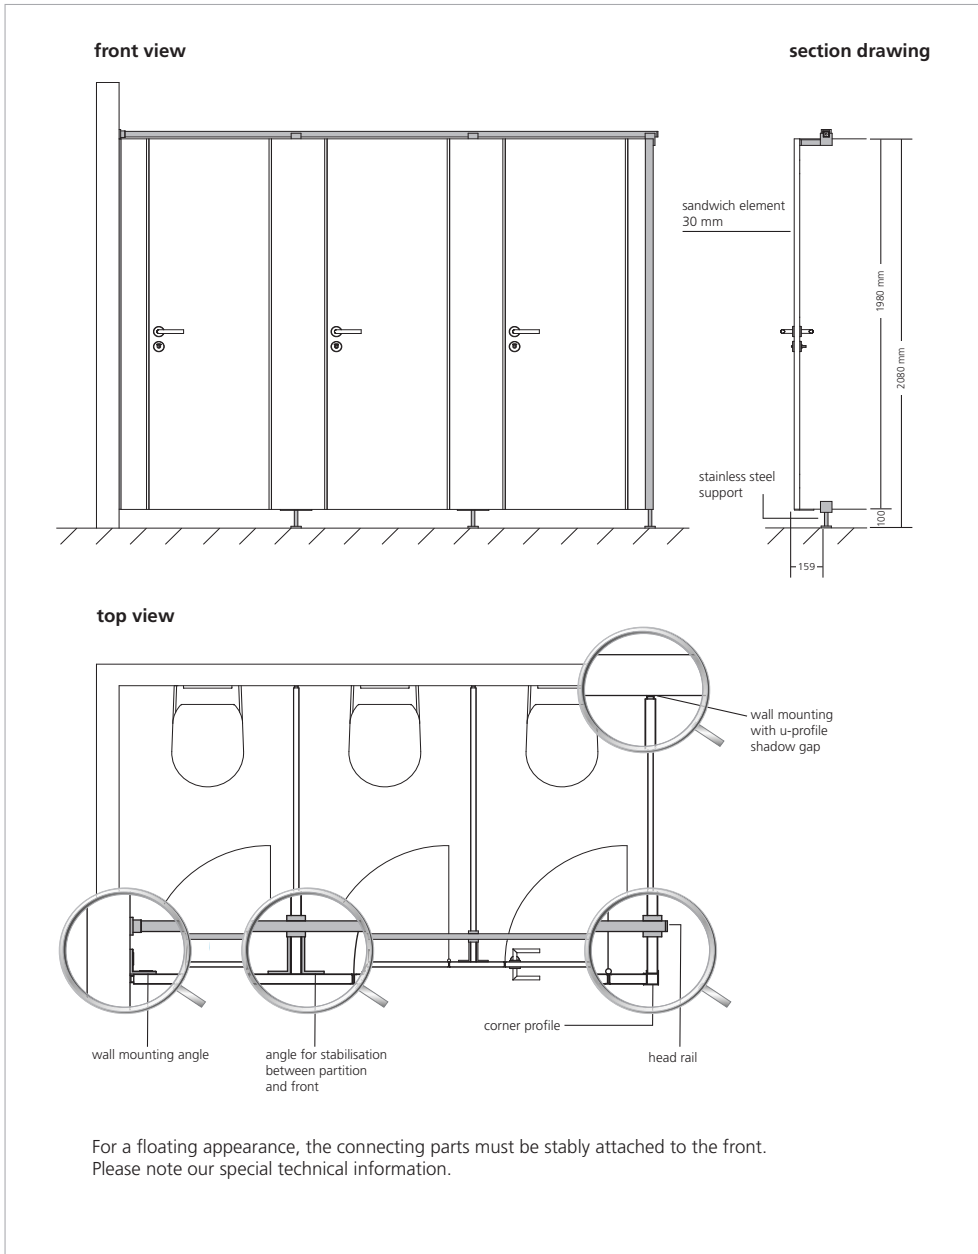

Technical design type PUP30 JUMP