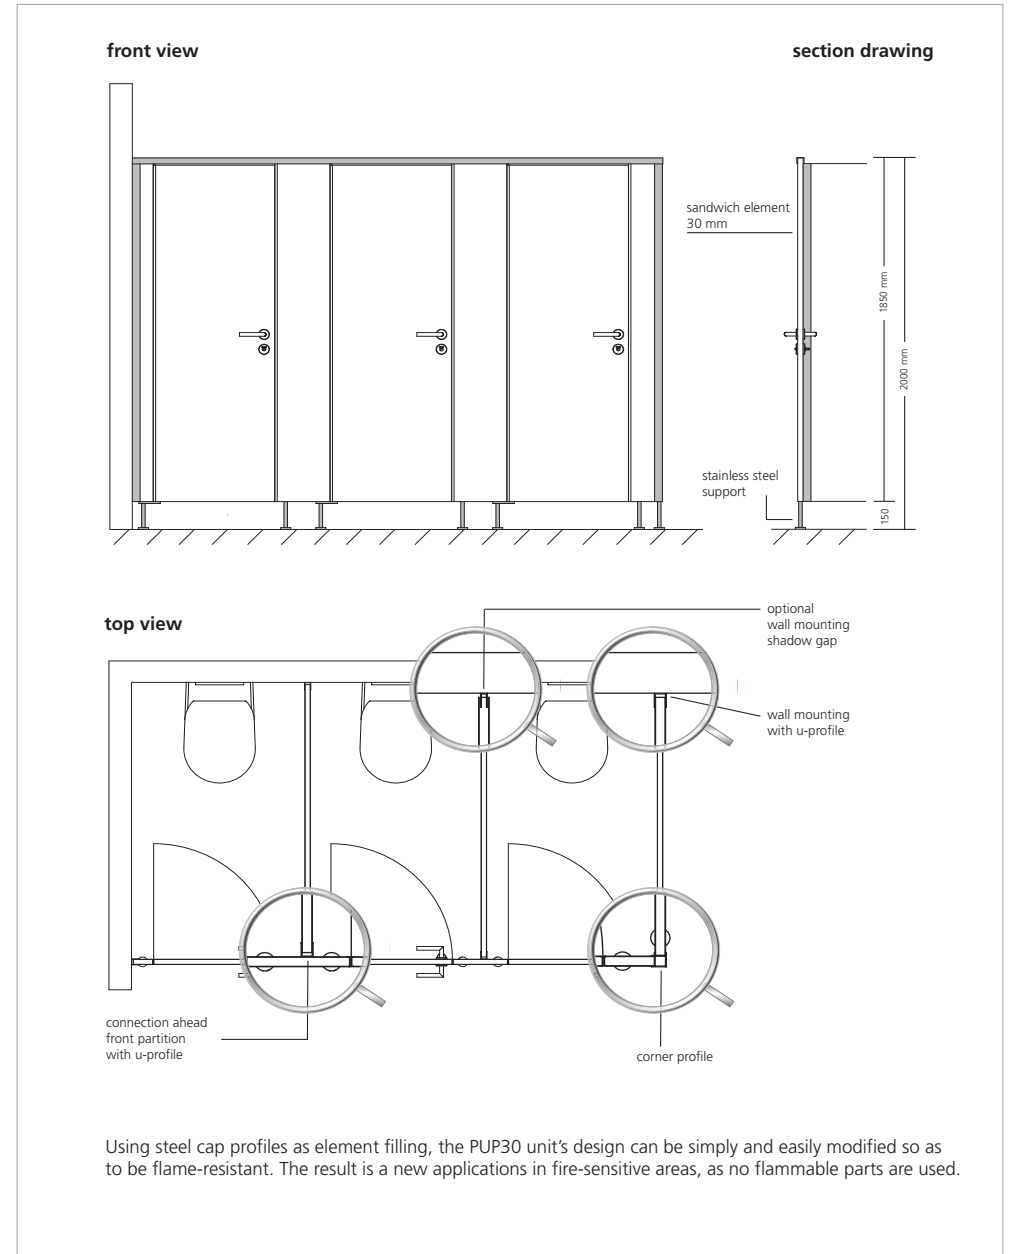

Technical design type PUP30

We reserve the right to make technical alterations.