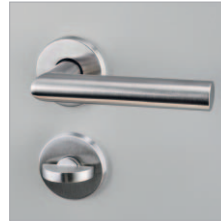

Supports PUP30 and PU-ES30:

- Supporting feet made of stainless steel, infinitely height adjustable

Hinges for all types:

- Stainless steel hinge with self-closing function

Standard hinges PUP30 and PU-ES30:

- Concealed hinges, integrated in the head rail
- This keeps the doors closed or open at all times by means of a spring

Variations of accessories type PUP30 JUMP, PUP30 and PU-ES30

Hardware:

Aluminium
door handle
Schäfer AL7050