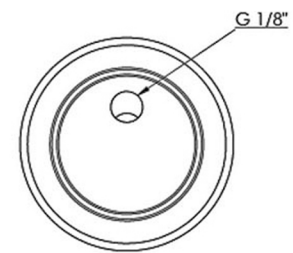

Connection ring

Rubber ring

Shower body

9600400L

Water-  
muuruitloop

Bec Mural

Water wall spout

**LOGGERE**  
ROOM FOR FUNCTIONAL DESIGN