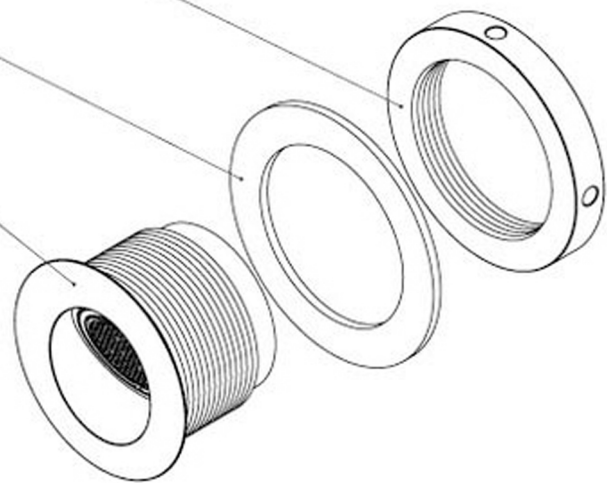

Connection ring

Rubber ring

Shower body

9600400L

Water-  
muuruitloop

Bec Mural

Water wall spout

**LOGGERE**  
ROOM FOR FUNCTIONAL DESIGN