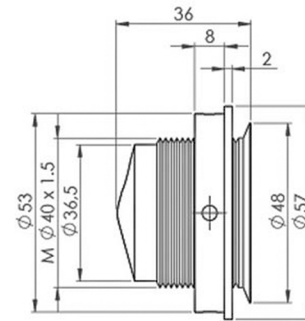

Connection ring

Rubber ring

Shower body

9600400L

Water-  
muuruitloop

Bec Mural

Water wall spout

**LOGGERE**  
ROOM FOR FUNCTIONAL DESIGN