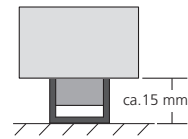

Cubicle type SVFG40 ALTUS with shadow gap

Section drawing

detail ceiling connection

detail infill panel - door

detail floor connection

Cubicle type SVFG40 with shadow gap

Section drawing