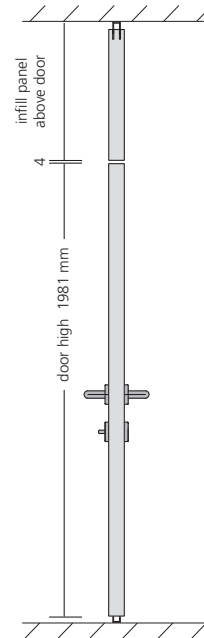

Cubicle type SVFG40 ALTUS with shadow gap

Section drawing

detail ceiling connection

detail infill panel - door

detail floor connection

Cubicle type SVFG40 with shadow gap

Section drawing