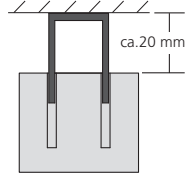

Cubicle type SVFG40 ALTUS with shadow gap

Section drawing

detail ceiling connection

detail infill panel - door

detail floor connection

Cubicle type SVFG40 with shadow gap

Section drawing