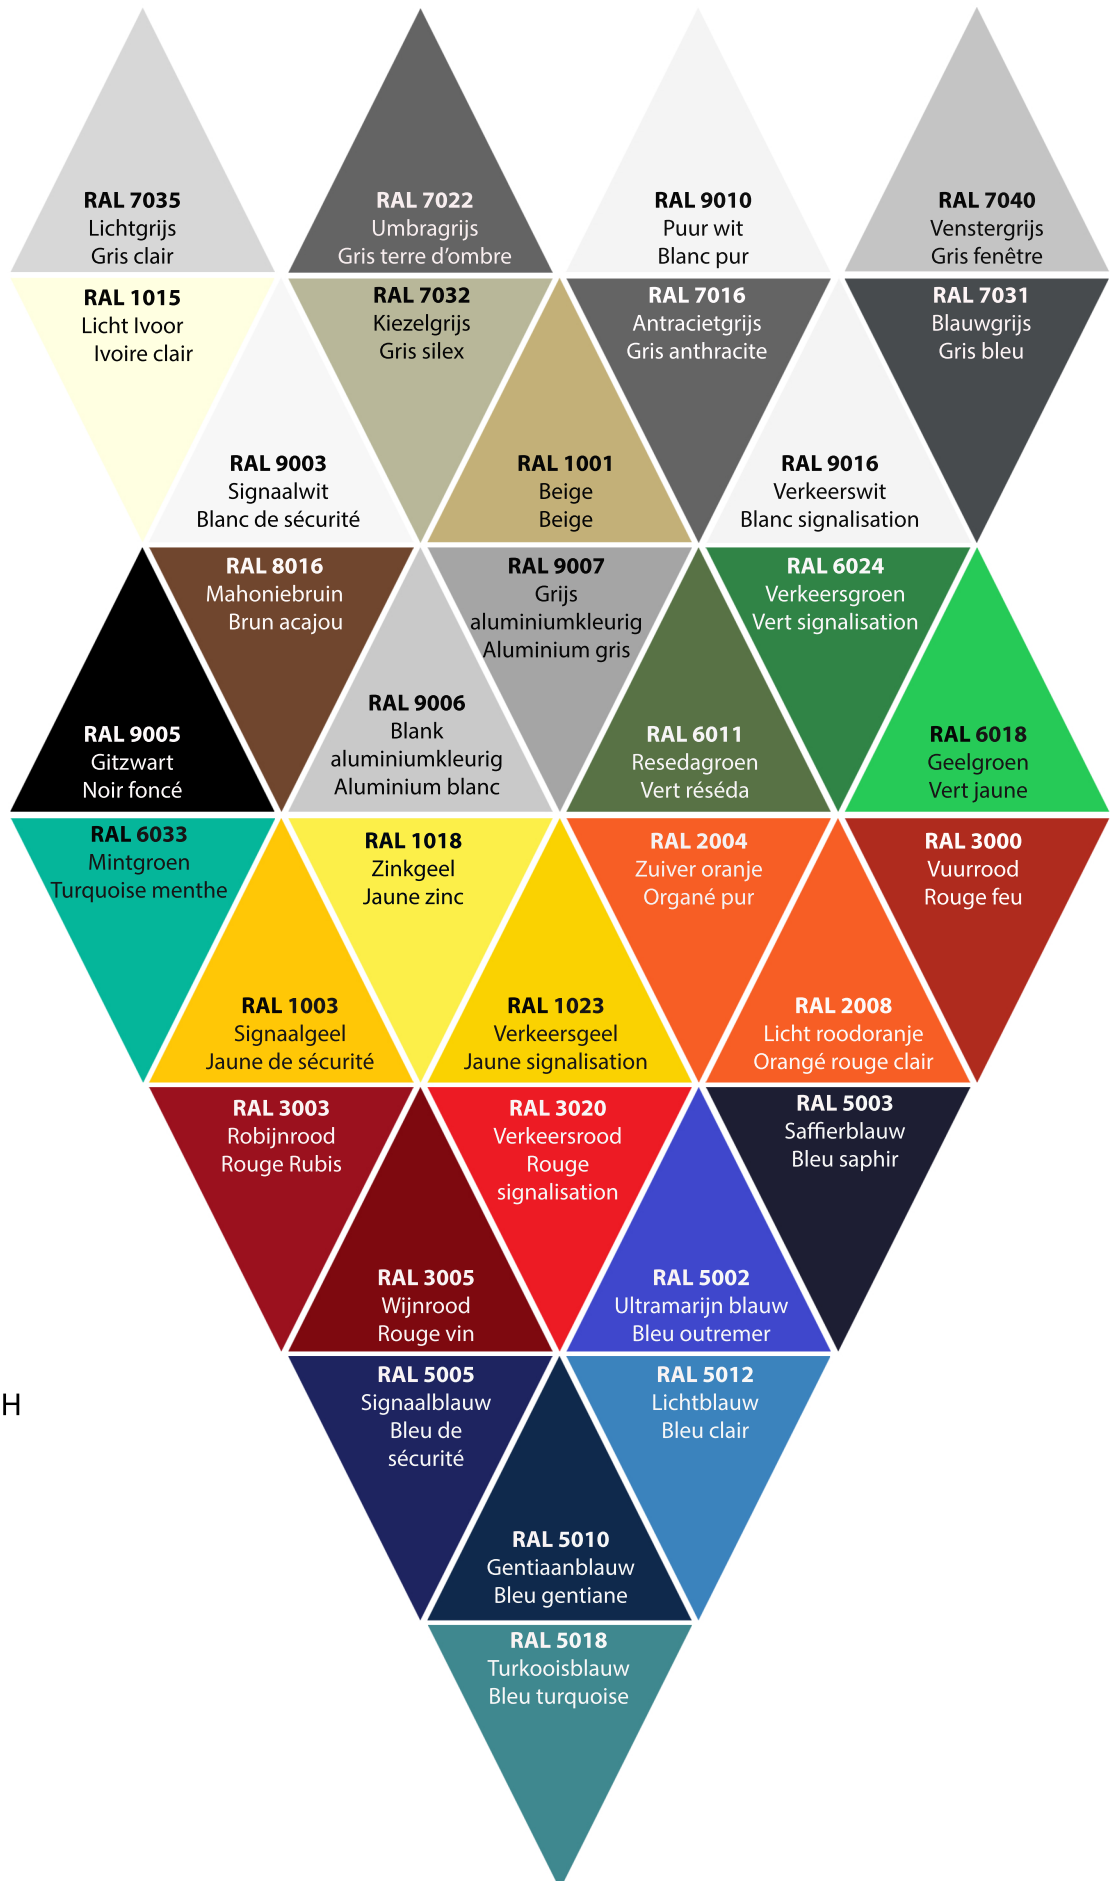

# LOGGERE

ALWAYS A STRONG SOLUTION

SINCE 1954

Stalen kasten  
Armoires en acier  
Lockers