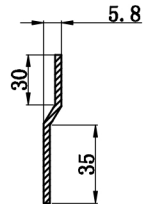

S-Clip Detail
1Pcs

556180B

Urinoirgoot Easy:
1800mm

Urinoir collectif
suspendu Easy:
1800mm

Urinal gutter Easy:
1800mm

LOGGERE
ROOM FOR FUNCTIONAL DESIGN