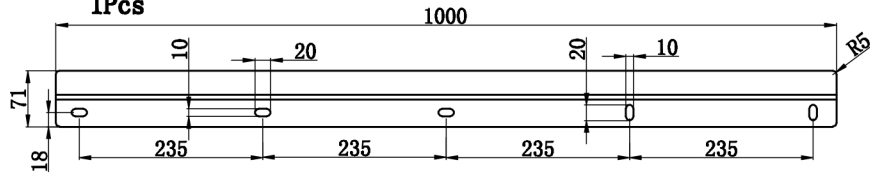

S-Clip Detail
1Pcs

556180B

Urinoirgoot Easy:
1800mm

Urinoir collectif
suspendu Easy:
1800mm

Urinal gutter Easy:
1800mm

LOGGERE
ROOM FOR FUNCTIONAL DESIGN